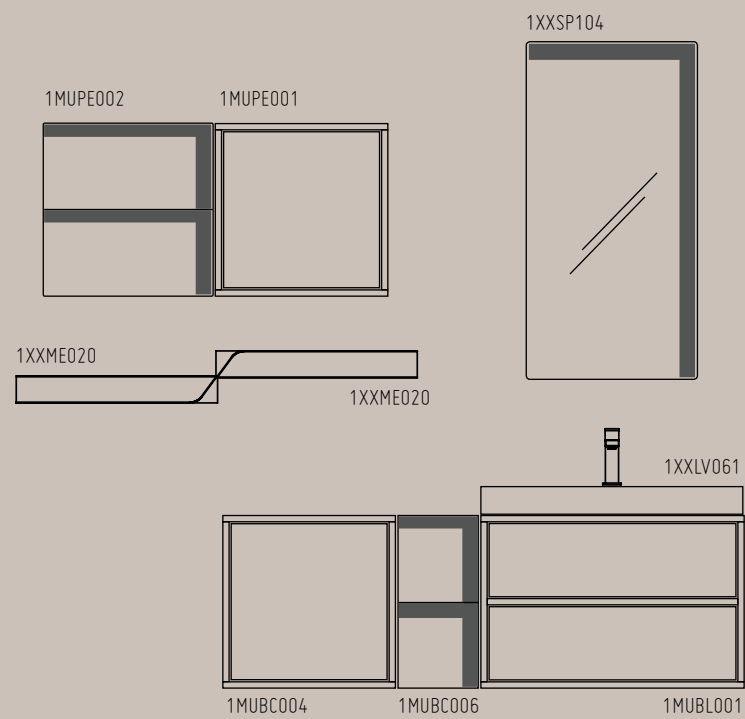

Top view

CONTEMPORANEO

Lavabo 70 - Moduli laccati - Colori Mixati
Composizione 139

70 cm basin - Lacquered modules - Mixed colours
139 cm composition

Front view

Top view

1XXSP102

1MUPE002