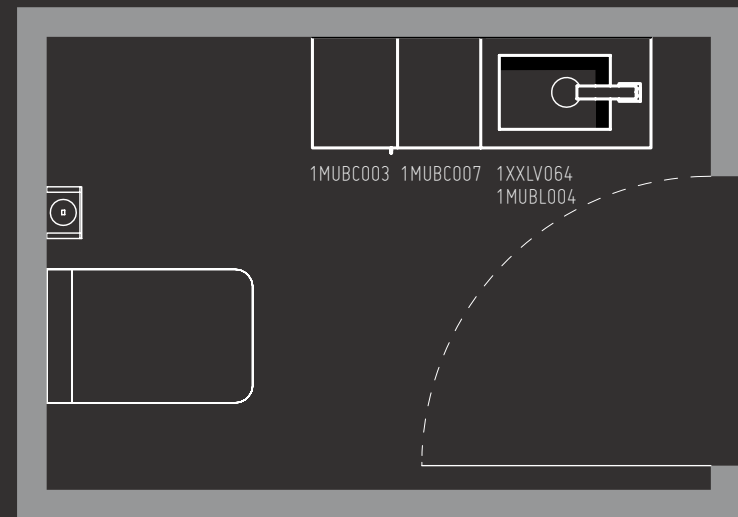

46 cm basin (deep 30) - Oak barrique toscano
92 cm composition

1XXSP0104

1MUBC003

1XXLV064

1MUBC007

1MUBL004

Front view

180 cm