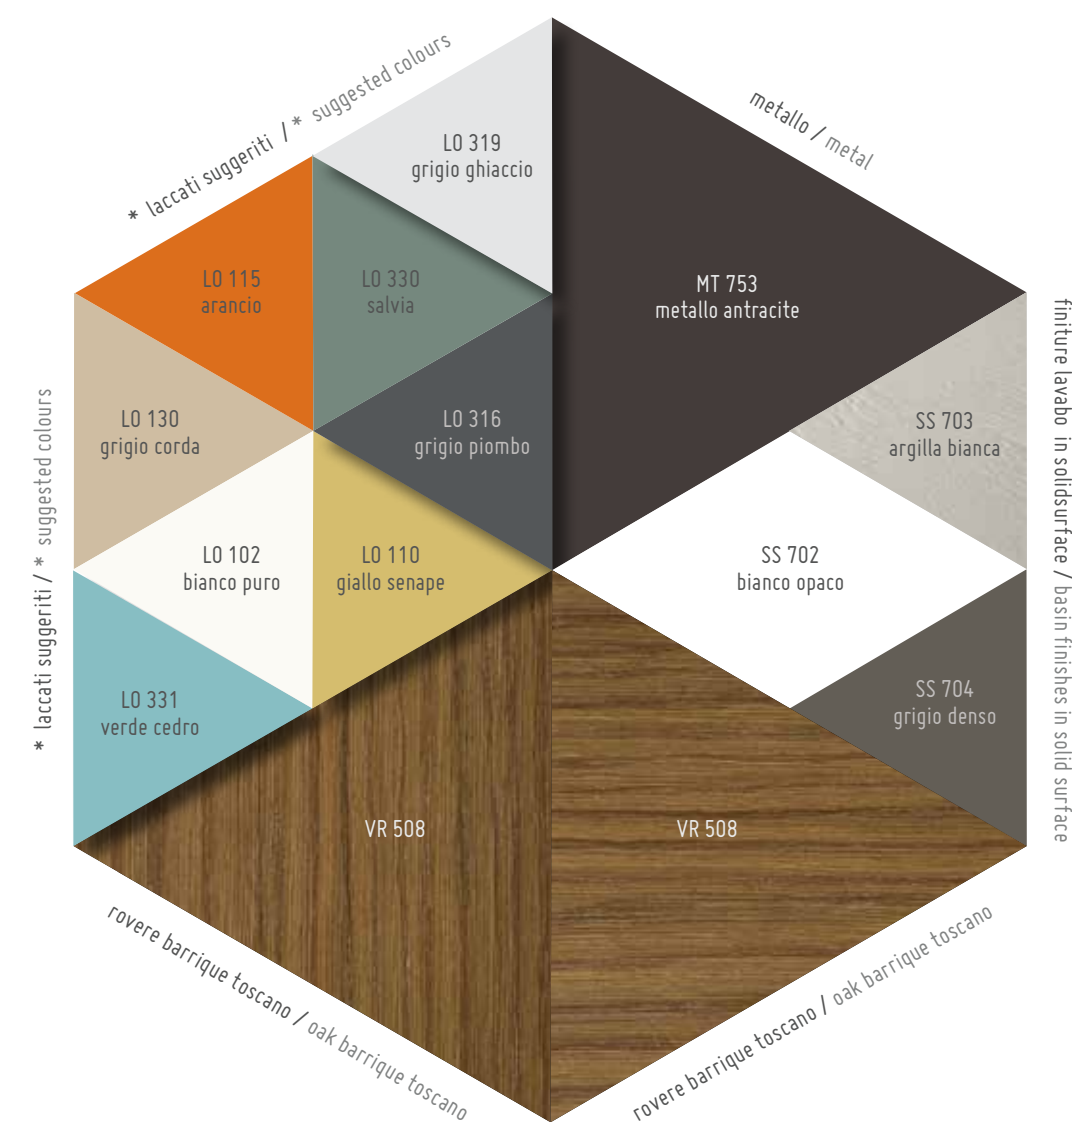

MODERNARIATO

Finiture e abbinamenti Finishes and combinations

- > ROVERE BARRIQUE TOSCANO
  OAK BARRIQUE TOSCANO
- > ROVERE BARRIQUE TOSCANO + ANTE/CASSETTI LACCATI COLORI OPACHI *
  OAK BARRIQUE TOSCANO + DOORS/DRAWERS LACQUERED MATT

*n.b. colori consigliati (per i laccati è possibile attingere a tutti i colori disponibili nel Karol Finishes Book)
*n.b. suggested colors (lacquered items available in all colors included in Karol Finishes Book)