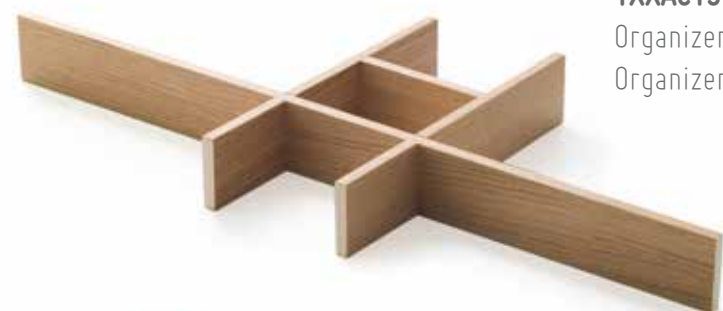

1XXAC135
Porta anelli 24
Rings holder 24

1XXAC134
Organizer 70
Organizer 70