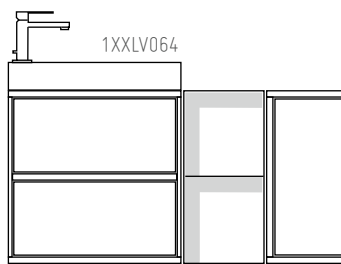

CONTEMPORANEO

Lavabo 46 P.30 – Rovere contemporary
Composizione 92 cm

46 cm basin (deep 30) – Oak contemporary
92 cm composition

1XXSP103

1MUBL004

1MUBC007

1MUBC003

Front view