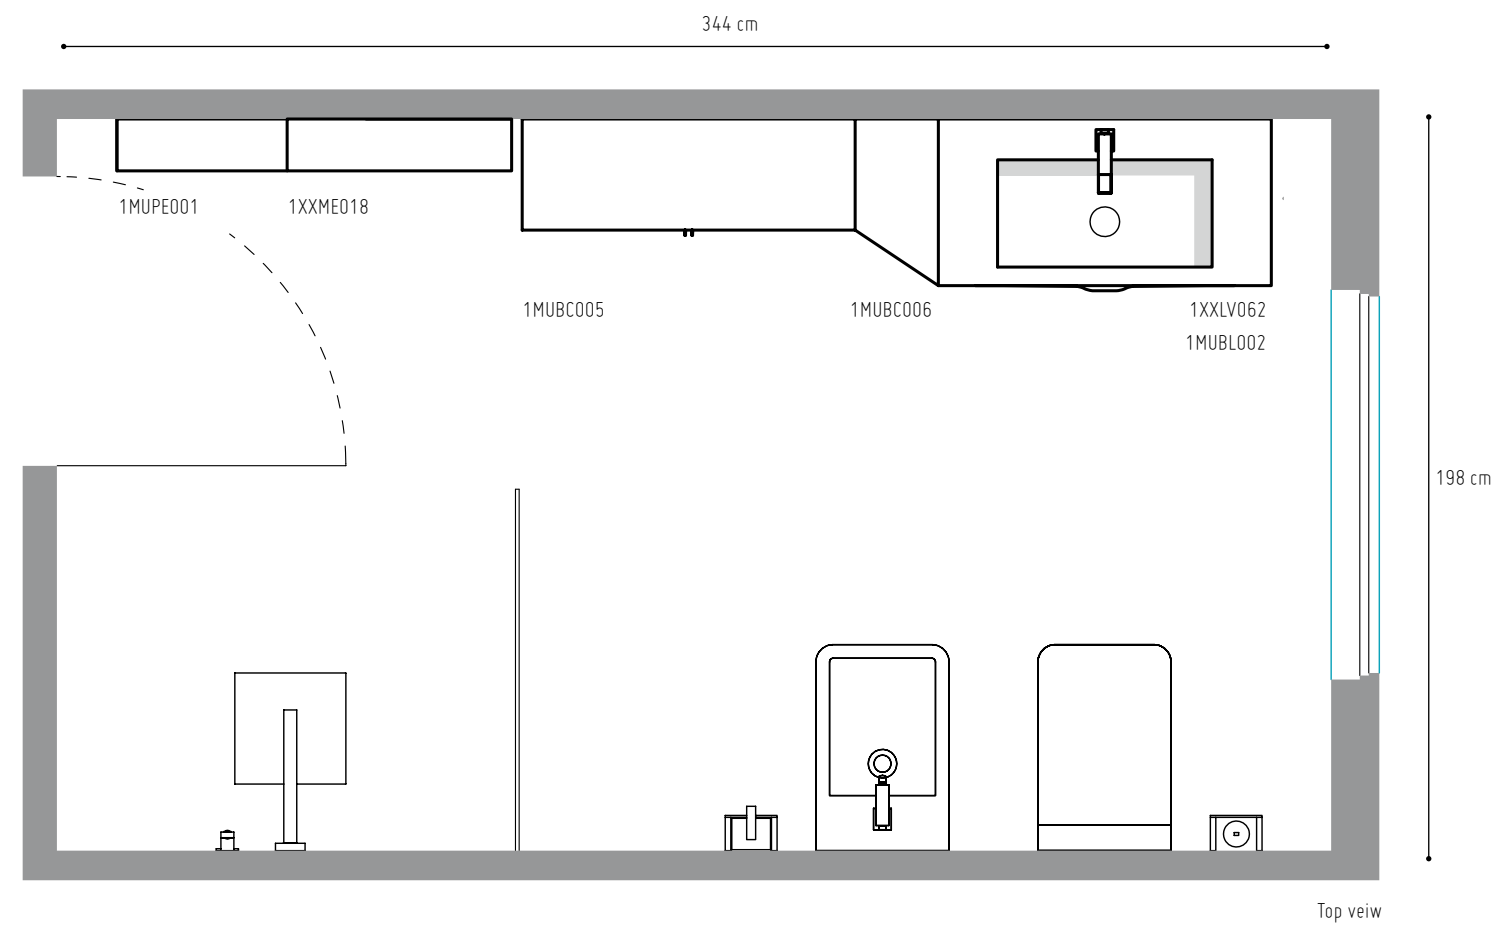

CONTEMPORANEO

Lavabo 90 - Rovere contemporary
Composizione 203

90 cm basin - Oak contemporary
203 cm composition

CONTEMPORANEO
 Lavabo 70 – Rovere contemporary
 70 cm basin – Oak contemporary

Composition L. 270 cm