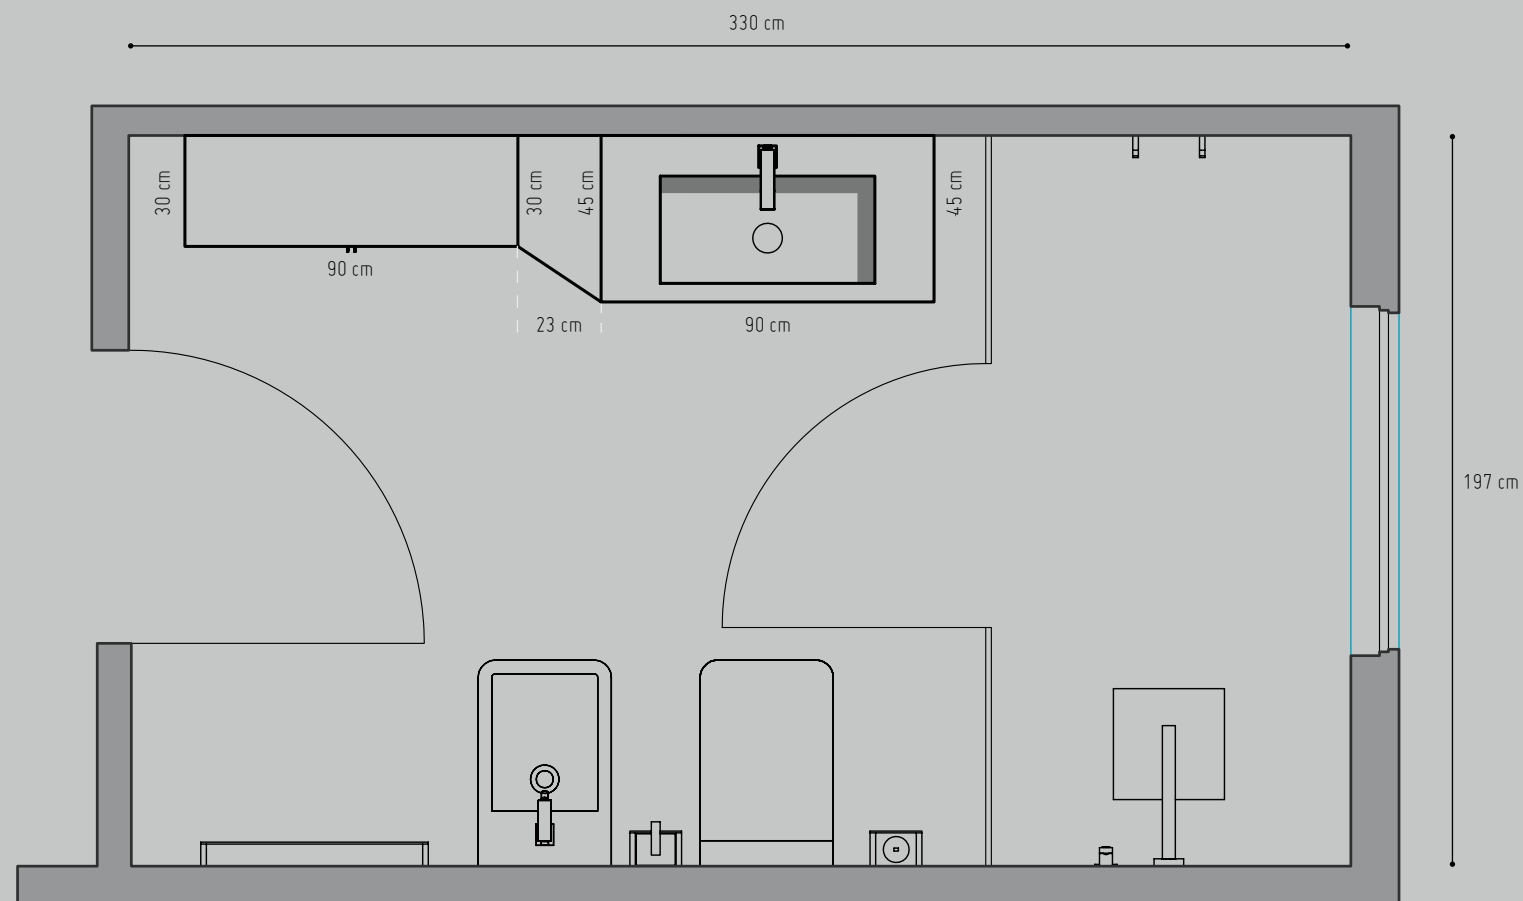

UNA SOLUZIONE TOTALMENTE PERSONALIZZABILE PER IL TUO SPAZIO, IL TUO PROGETTO, IL TUO STILE. L'assoluta innovatività di MuTeVole risiede nella possibilità di personalizzare ciascun elemento della composizione e generare combinazioni flessibili all'interno di qualsiasi tipo di ambiente. Mutevole nasce come "soluzione" a qualsiasi esigenza di spazio, di fruizione, di gusto, con l'idea che ogni bagno, grande o piccolo, debba poter essere arredato con stile.

Reversibilità dei moduli installabili secondo gusti e necessità e la scelta libera tra ante in essenza a vena verticale o orizzontale o laccate nei colori preferiti, consente soluzioni stilisticamente originali e uniche. Con la possibilità di accostamenti cromatici raffinati o più intensi, MuTeVole può assumere un carattere soft ed elegante o più essenziale e deciso.

HIGHLY CUSTOMISABLE SOLUTIONS FOR YOUR SPACE, PROJECT, AND STYLE

What makes the MuTeVole collection truly innovative is the possibility to customise every element of the composition and create flexible combinations in any environment. The MuTeVole collection is the solution to any space and taste requirement and the proof that every bathroom, large or small, can be furnished with style.

The reversible modules can be installed according to taste and requirements. You can choose between vertical or horizontal wood grain and lacquered doors in your favourite colours for original and unique solutions. You can also pick sophisticated or bright colour combinations depending on whether you want to project a softer and more elegant or a more essential and determined personality.

INNOVATIVA COMPONIBILITÀ PER INTERPRETARE E RAZIONALIZZARE TUTTI GLI SPAZI, MODULI A PROFONDITÀ VARIABILE DA 45 E 30 CM ED ELEMENTI 'GIUNZIONE' IN METALLO PERMETTONO DI COMPORRE QUALSIASI TIPO DI SOLUZIONE IN MODO FLESSIBILE NON SOLO IN LUNGHEZZA, MA ANCHE E SOPRATTUTTO IN PROFONDITÀ.

INNOVATIVE MODULARITY TO RATIONALISE SPACE MODULES WITH 30 OR 45 CM DEPTH TOGETHER WITH METAL "JOINTS" ALLOW FOR FLEXIBLE LENGTH AND DEPTH SOLUTIONS.